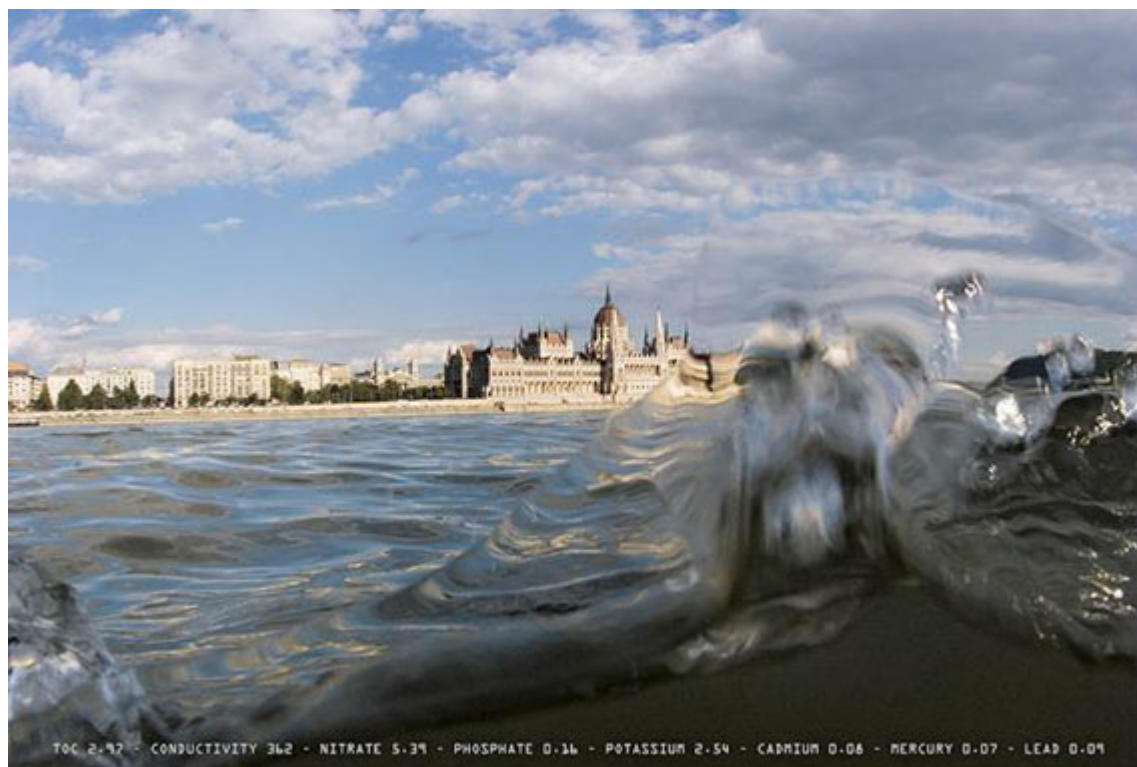

KAUNAS PHOTO festival welcomes the first artist in residence

KAUNAS PHOTO starts its residency programme in the month leading up to the festival opening. Invited by the festival team, the first resident **Andreas Müller-Pohle**, an accomplished photographer from Germany, arrived on the 3rd of August. He will explore Kaunas rivers and other local bodies of water for a week.

Andreas Müller-Pohle arrived to Kaunas with his assistant **Jhoane Baterna-Pateña**. His goal is to document the meeting of two largest Lithuanian rivers: Neris and Nemunas, as well as other waters like Kaunas Reservoir, Lampėdis lake. Known for his distinct style, Andreas Müller Pohle photographs water not from the shore, but from within them, creating visually

stunning images. His photographs often depict the meeting of natural and urban landscapes, reflecting on the familiar environment.

The works created during this residency will be presented in an outdoor exhibition from mid September on the former "Merkurijus" fence at the crossing of Laisves avenue and S.Daukantas street.

Andreas Müller Pohle's lens slices the water to reveal the landscape underneath and above it simultaneously. His epic series, made in 2005, followed Danube river from Black Forest to Black Sea, also incorporated collected chemical data: nitrates, phosphates, heavy metals and other chemical elements. The artist lives and works in Berlin, Germany. He is a founder of „European Photography“ magazine, that's been covering contemporary photography and new media since 1979. In 2001 he was awarded a Reind M. De Vries prize for European Photography. Andreas is an author of numerous texts on photography theory. His works have been published and exhibited extensively, and are part of various private and museum collections.